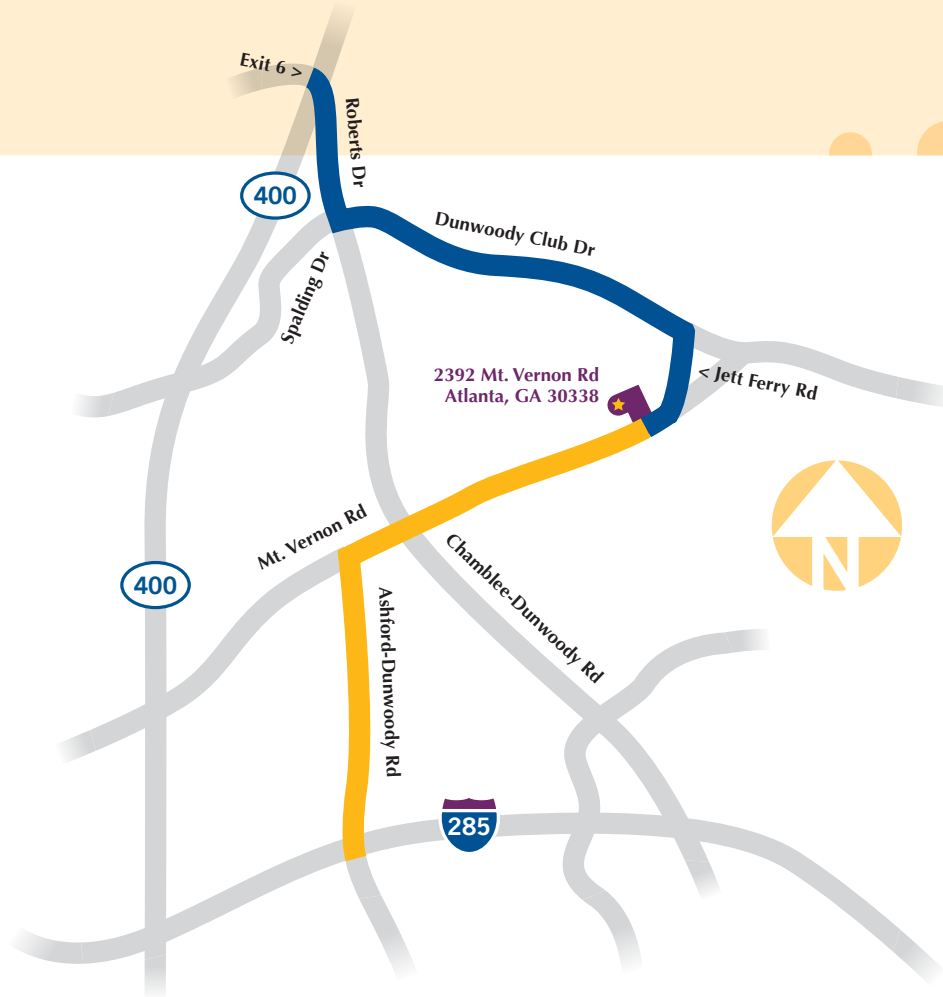

Directions to Our Office

From inside the Perimeter

I-285, Exit 29 for Ashford-Dunwoody Road
North on Ashford-Dunwoody Road
Go 1.9 miles, then bear right on Mt. Vernon Road
Go 2.1 miles, then left at Mt. Vernon Commons Office Park sign
Make an immediate left at the Bank of America
Make an immediate right at the stop sign
2392 is the building directly in front of you

From outside the Perimeter

GA-400 South, Exit 6 for Northridge Road
Turn right onto Northridge Road
Go 0.8 miles, then slight right onto Roberts Drive
Go 0.1 miles, then split left onto Spalding Drive
Go 2.2 miles, then slight right onto Dunwoody Club Drive
Go 0.2 miles, then right onto Jett Ferry Road
Go 0.1 miles, then right onto Mt. Vernon Road
Go 0.1 miles, then right at Williamsburg at Dunwoody sign
Make an immediate left at the Bank of America
Make an immediate right at the stop sign
2392 is the building directly in front of you